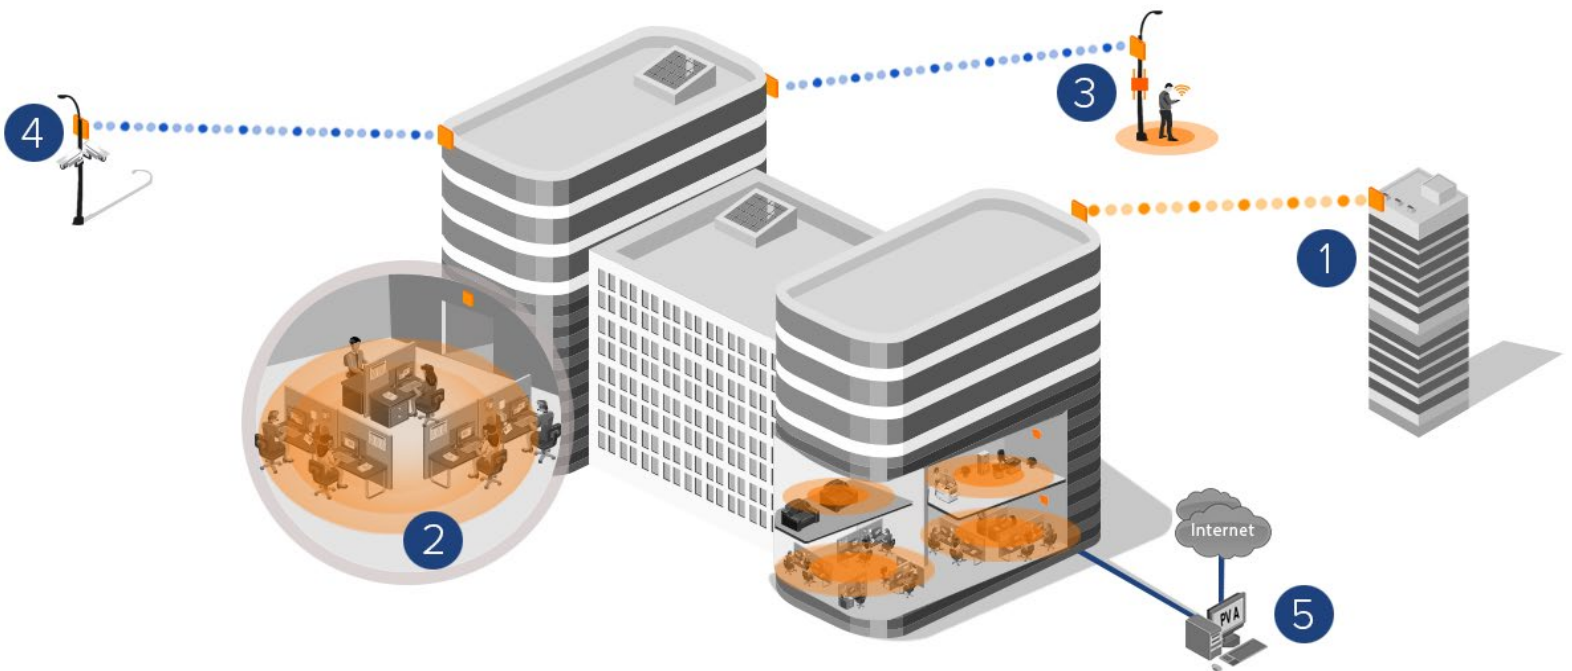

A Complete Solution for Enterprises

- 1 Office Connectivity
- 2 Indoor WiFi
- 3 Outdoor WiFi
- 4 Video Camera/Security Connectivity
- 5 Total Network Management

Proxim Wireless Solutions

Office Connectivity

Proxim's high performance Tsunami® solutions deliver over 600 Mbps throughput over long distances, connecting remote offices in areas where wire line is not available, not reliable, or not cost effective. Additionally, with advanced Radio Frequency technologies, Tsunami® solution ensures high availability with minimal error rates in the most challenging interference conditions.

Outdoor Video Camera Connectivity

Proxim's Tsunami® solutions feature advanced QoS capability and hardened communications protocols ensuring delay sensitive applications such as voice and video streaming are delivered at the highest priority with minimal packet loss and latency.