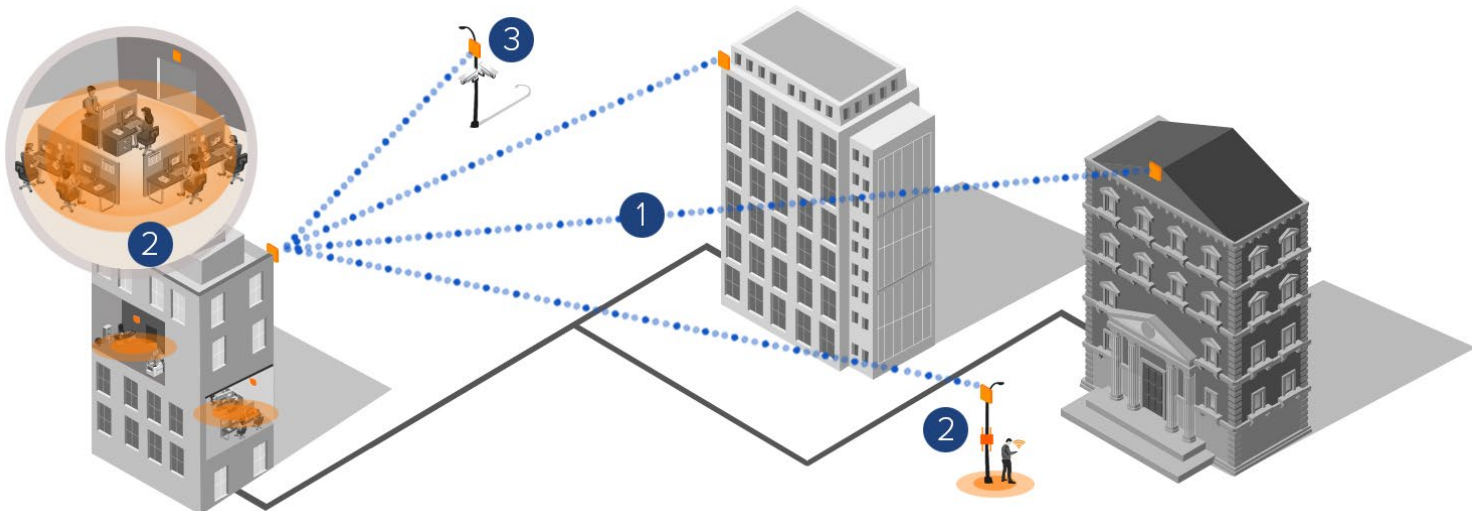

Proxim Enables a Wide Variety of Government Applications

- 1 Replace Leased Line Connections
- 2 Indoor and Outdoor WiFi
- 3 Video Surveillance