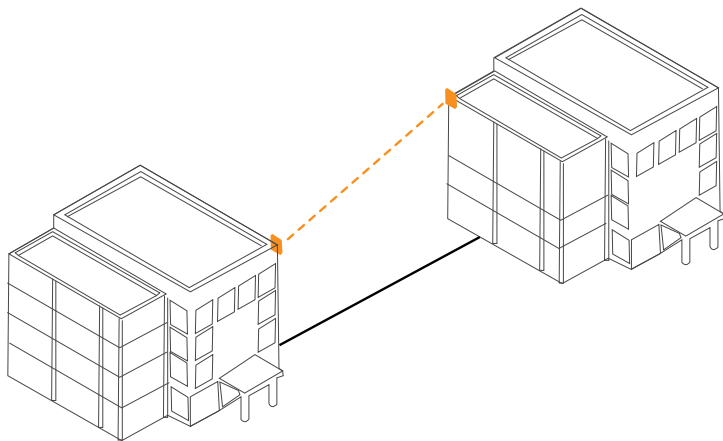

Proxim Wireless Solutions

Replace Leased Line Connections

Proxim helps rapidly deploy cost-effective network solutions that come at a fraction of the traditional leased line costs. There are no recurring costs involved and Proxim's solutions come at relatively low capital costs. In addition, wireless solutions are immune to cable cuts that are an inherent risk when deploying wirelines based solutions; making wireless networks a perfect solution for primary or secondary backup connectivity needs.

Indoor and Outdoor WiFi

Proxim's ORiNOCO® product line features outdoor and indoor high speed WiFi Access Points capable of delivering speeds of up to 1750 Mbps. The entire ORiNOCO® product line is managed via the ProximVision® Advanced platform which is a single centralized network controller and management solution. This combined solution addresses all the demands of WiFi – centralized monitoring and management, advanced security and access control. For the outdoor platform, Proxim provides Access Points with built in backhaul making deployments much simpler and easy to maintain.