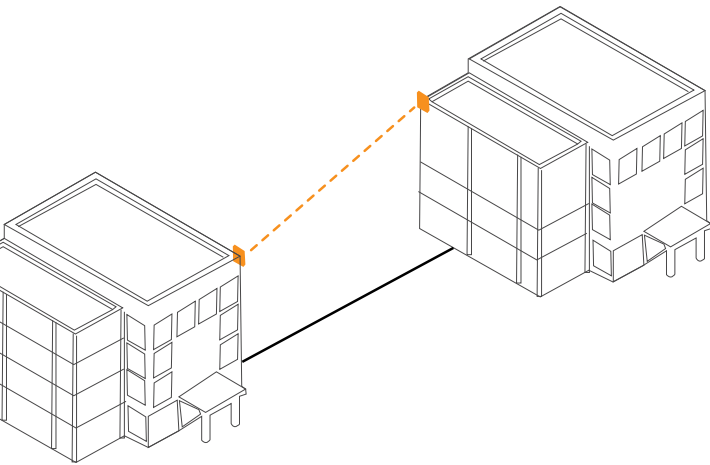

Indoor and Outdoor WiFi

Proxim’s ORINOCO® product line features outdoor and indoor high speed WiFi Access Points capable of delivering speeds of up to 1750 Mbps. The entire ORINOCO® product line is managed via the ProximVision® Advanced platform which is a single centralized network controller and management solution. This combined solution addresses all the demands of WiFi – centralized monitoring and management, advanced security and access control. For the outdoor platform, Proxim provides Access Points with built in backhaul making deployments much simpler and easy to maintain.