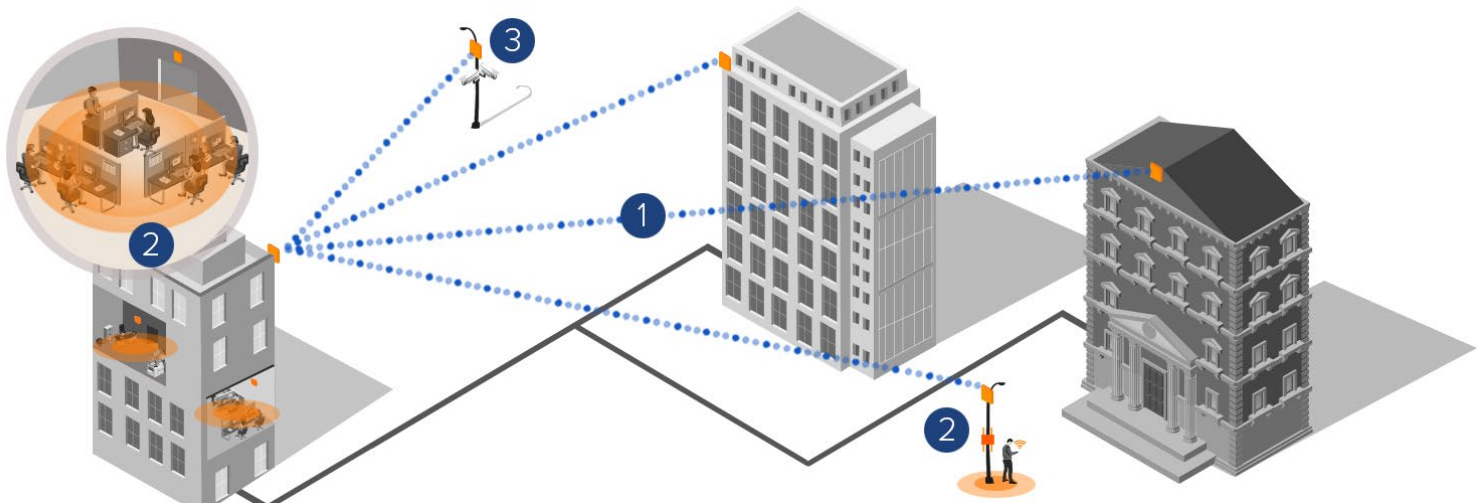

Proxim Enables a Wide Variety of Government Applications

1. 1 Replace Leased Line Connections   2 Indoor and Outdoor WiFi   3 Video Surveillance