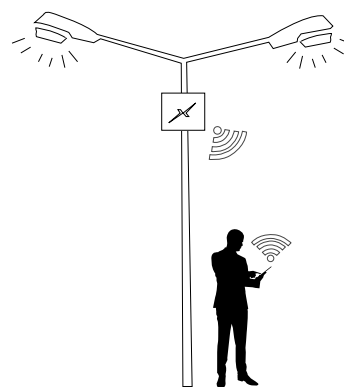

“None of the other solutions offered such high throughput and reliability. With Proxim’s Tsunami® Point to Multipoint solutions, we have cut down our networking cost to almost a third. Thanks Proxim, looking forward for more.”

Video Surveillance

With superior WQRP® QoS, different classification rules for different traffic classes can be defined, such as priority, bandwidth, latency and jitter. This allows government teams to deploy multiple applications and data types on a single wireless network – video security, office connectivity, sign boards, and perimeter control in and around their offices to name a few. Proxim’s solution also support mobility applications such as border patrolling and first responder communications.